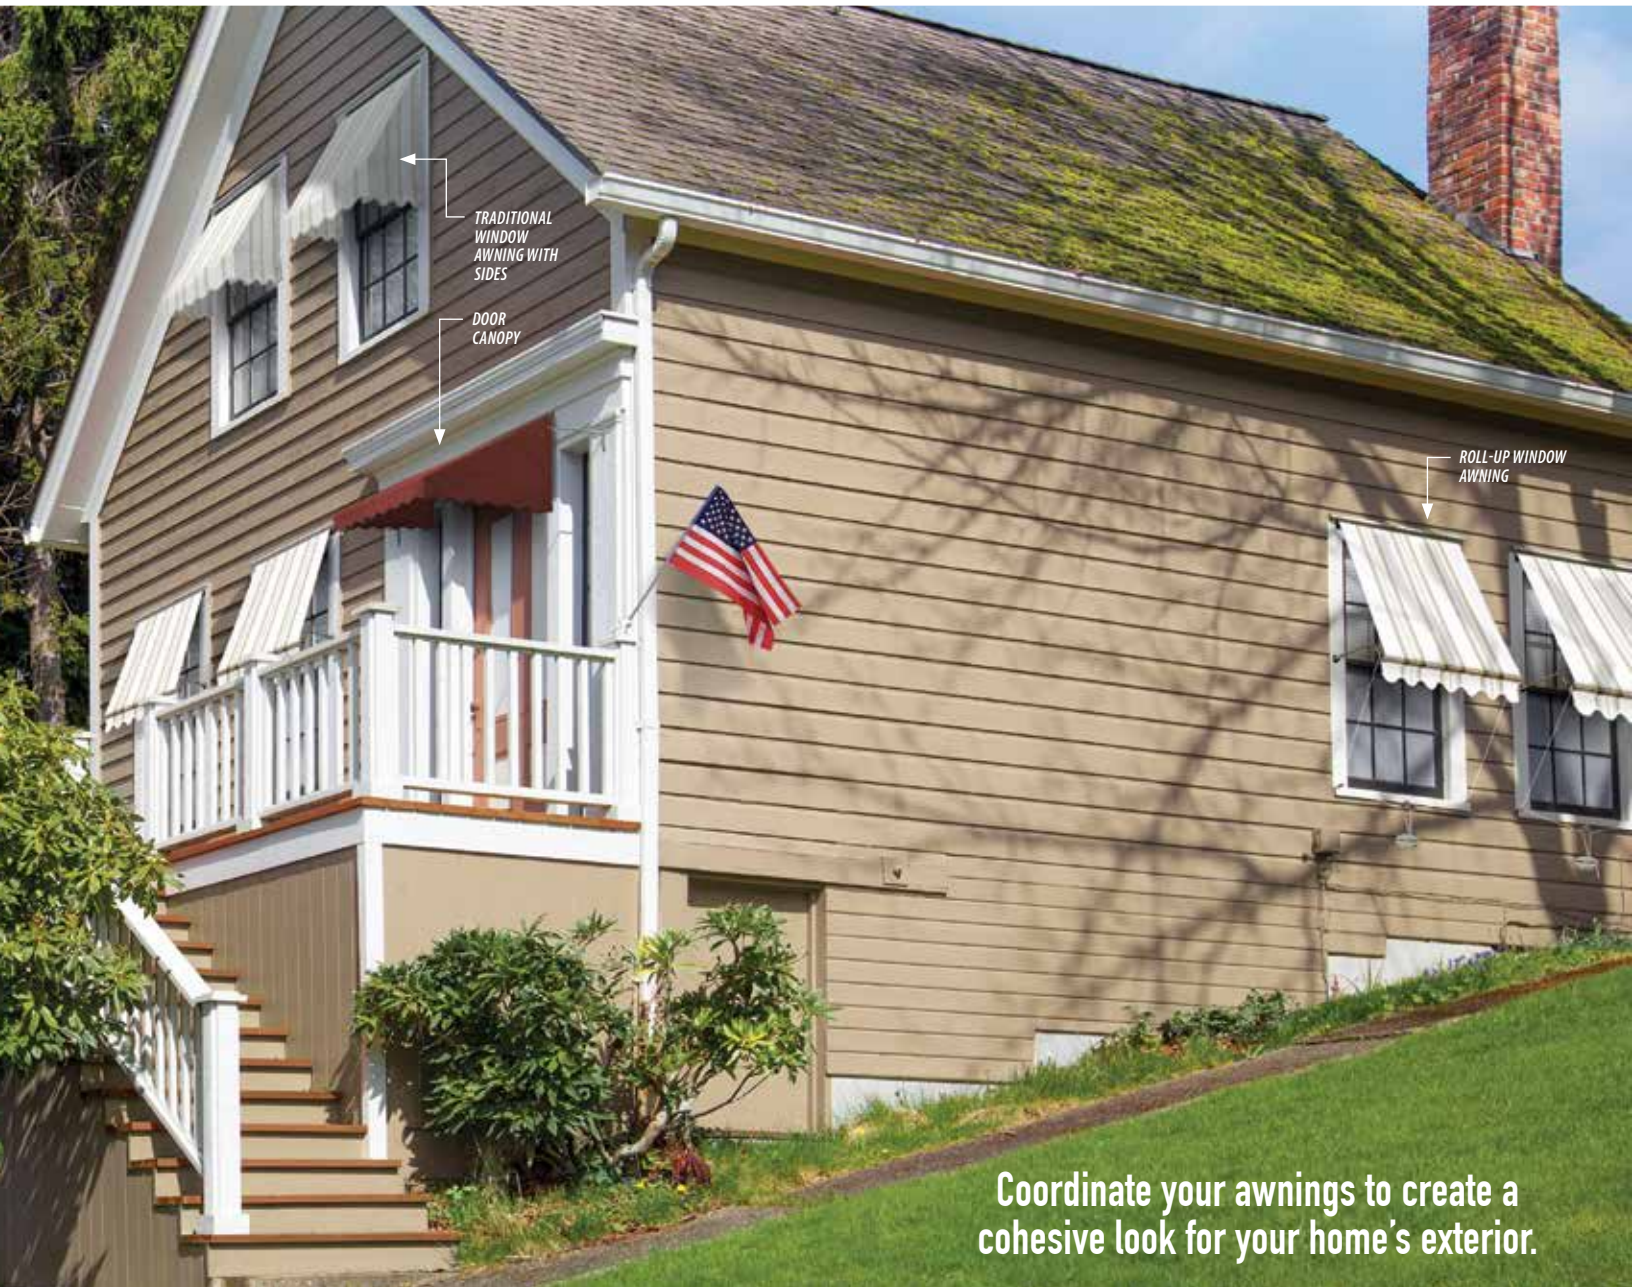

CREATE YOUR OWN COMFORT ZONE!

Nuimage® Pro offers many stylish and economical solutions to protect your entryways and windows! Our fabric door canopies and window awnings are an easy, beautiful and affordable way to add style to any residential building. Available in many of Sunbrella's solids, stripes, textures and tweeds, you are certain to find the perfect fabrics that give exceptional curb appeal!

Coordinate your awnings to create a cohesive look for your home's exterior.