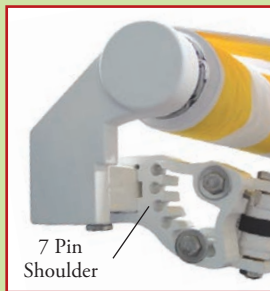

7700 has a sleek front bar that may be fabric wrapped or unwrapped.

The durable extruded shoulder offers 7 pitch selections, making your desired awning angle easy to achieve.

Choose from a wide selection of motors and controls to make your awning completely automated.