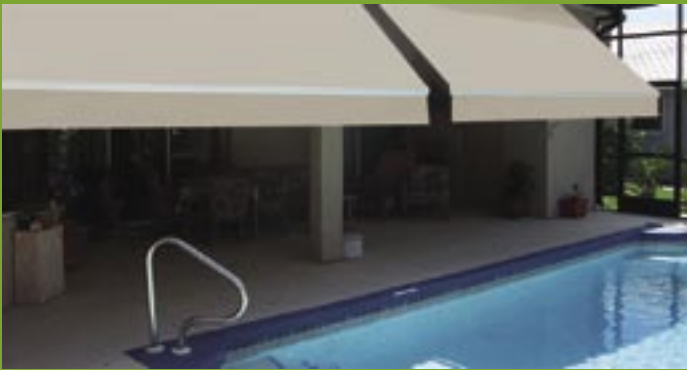

6700v

Retractable Awnings for Decks and Patios

The 6700v Retractable Awning provides maximum reliability in solar protection with minimal investment. Finally you can enjoy your deck or patio on those hot summer days. With the simple twist of a hand crank or optional remote control motor you can instantly add a new dimension to your outdoor living space. All frame components have a durable powder coated white finish.

Retractable Patio Awnings

FEATURES:

- Powder Coated White Frame
- Straight Contemporary Valance
- 7-Pin Adjustable Shoulders
- Standard Duty Arms and small front bar
- 6 Premium Grade Seamless Vinyl Top Colors
- Manual or Motorized
- 4 Widths: 12', 14' 16' and 18'